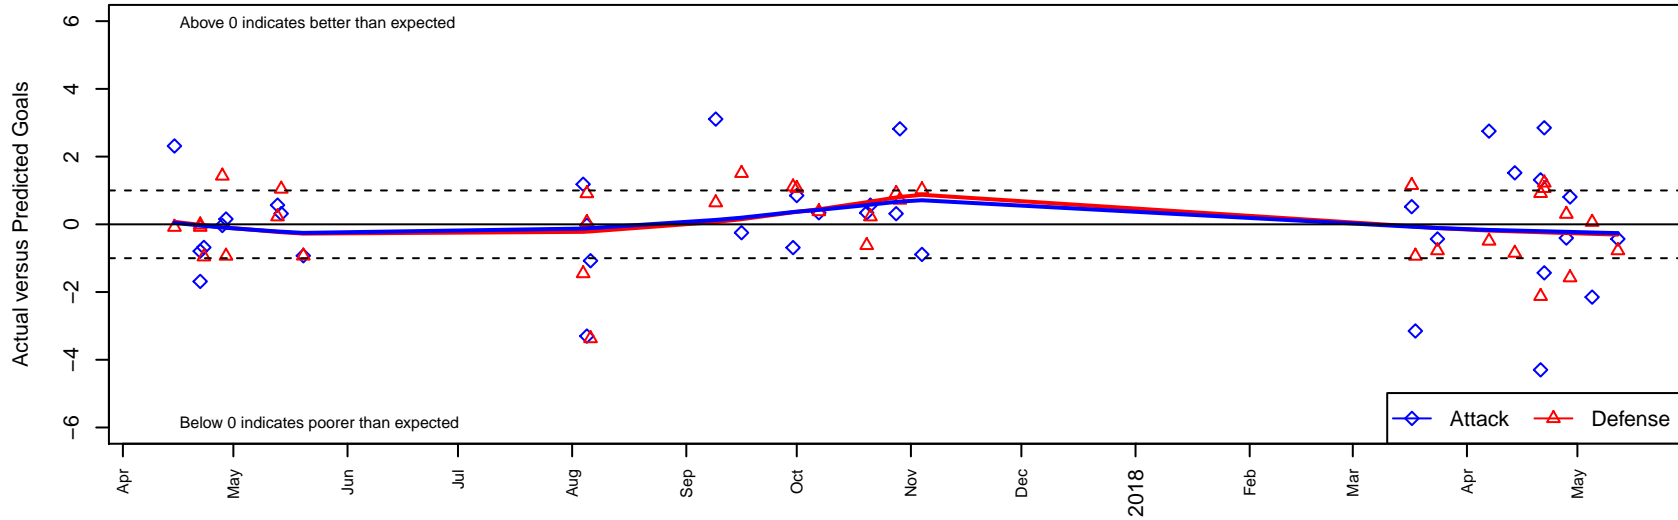

Wenatchee FC Black B04

Wenatchee FC
 Wenatchee, WA
 B04 total strength=1197
 attack=5.47 defense=2.87
 fall league = PSPL Classic 1 – East U14
 spr league = Spr PSPL EWA – '04 Classic 1 – I
 notes= Zumach 2015–6

alt names used:
 Wenatchee FC B04 Zumach
 WENATCHEE FC WFC B04 ZUMACH
 Wenatchee FC B04 Zumach
 WENATCHEE FC WFC B04 ZUMACH (WA)

Venues played:
 2016 Spr PSPL–Inland Copa Classic U13
 2016 WA Cup U13 Silver U13
 2017 WA Rush Cup BU14 Silver
 2017 PSPL Classic 1 – East U14
 2017 Spr PSPL EWA – '04 Classic 1 – East U1
 2017 WA Cup U14 Silver U14

Wenatchee FC Black B04
 Dots are actual minus expected GF (blue circles) and GA (red triangles).
 Blue line is smoothed change in attack strength. Red is smoothed change in defense strength.

**attack and defense variance (black dot)
relative to other teams
and top 10 in region**