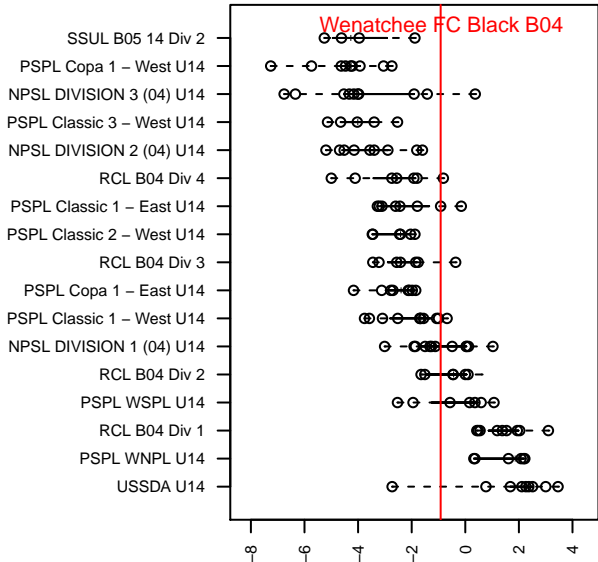

**attack and defense rating
relative to others at age
and all opponents in last 13 months**