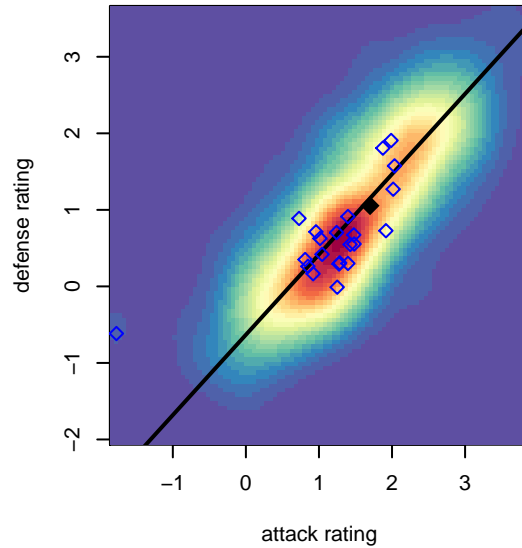

**attack and defense rating
relative to others at age
and all opponents in last 13 months**